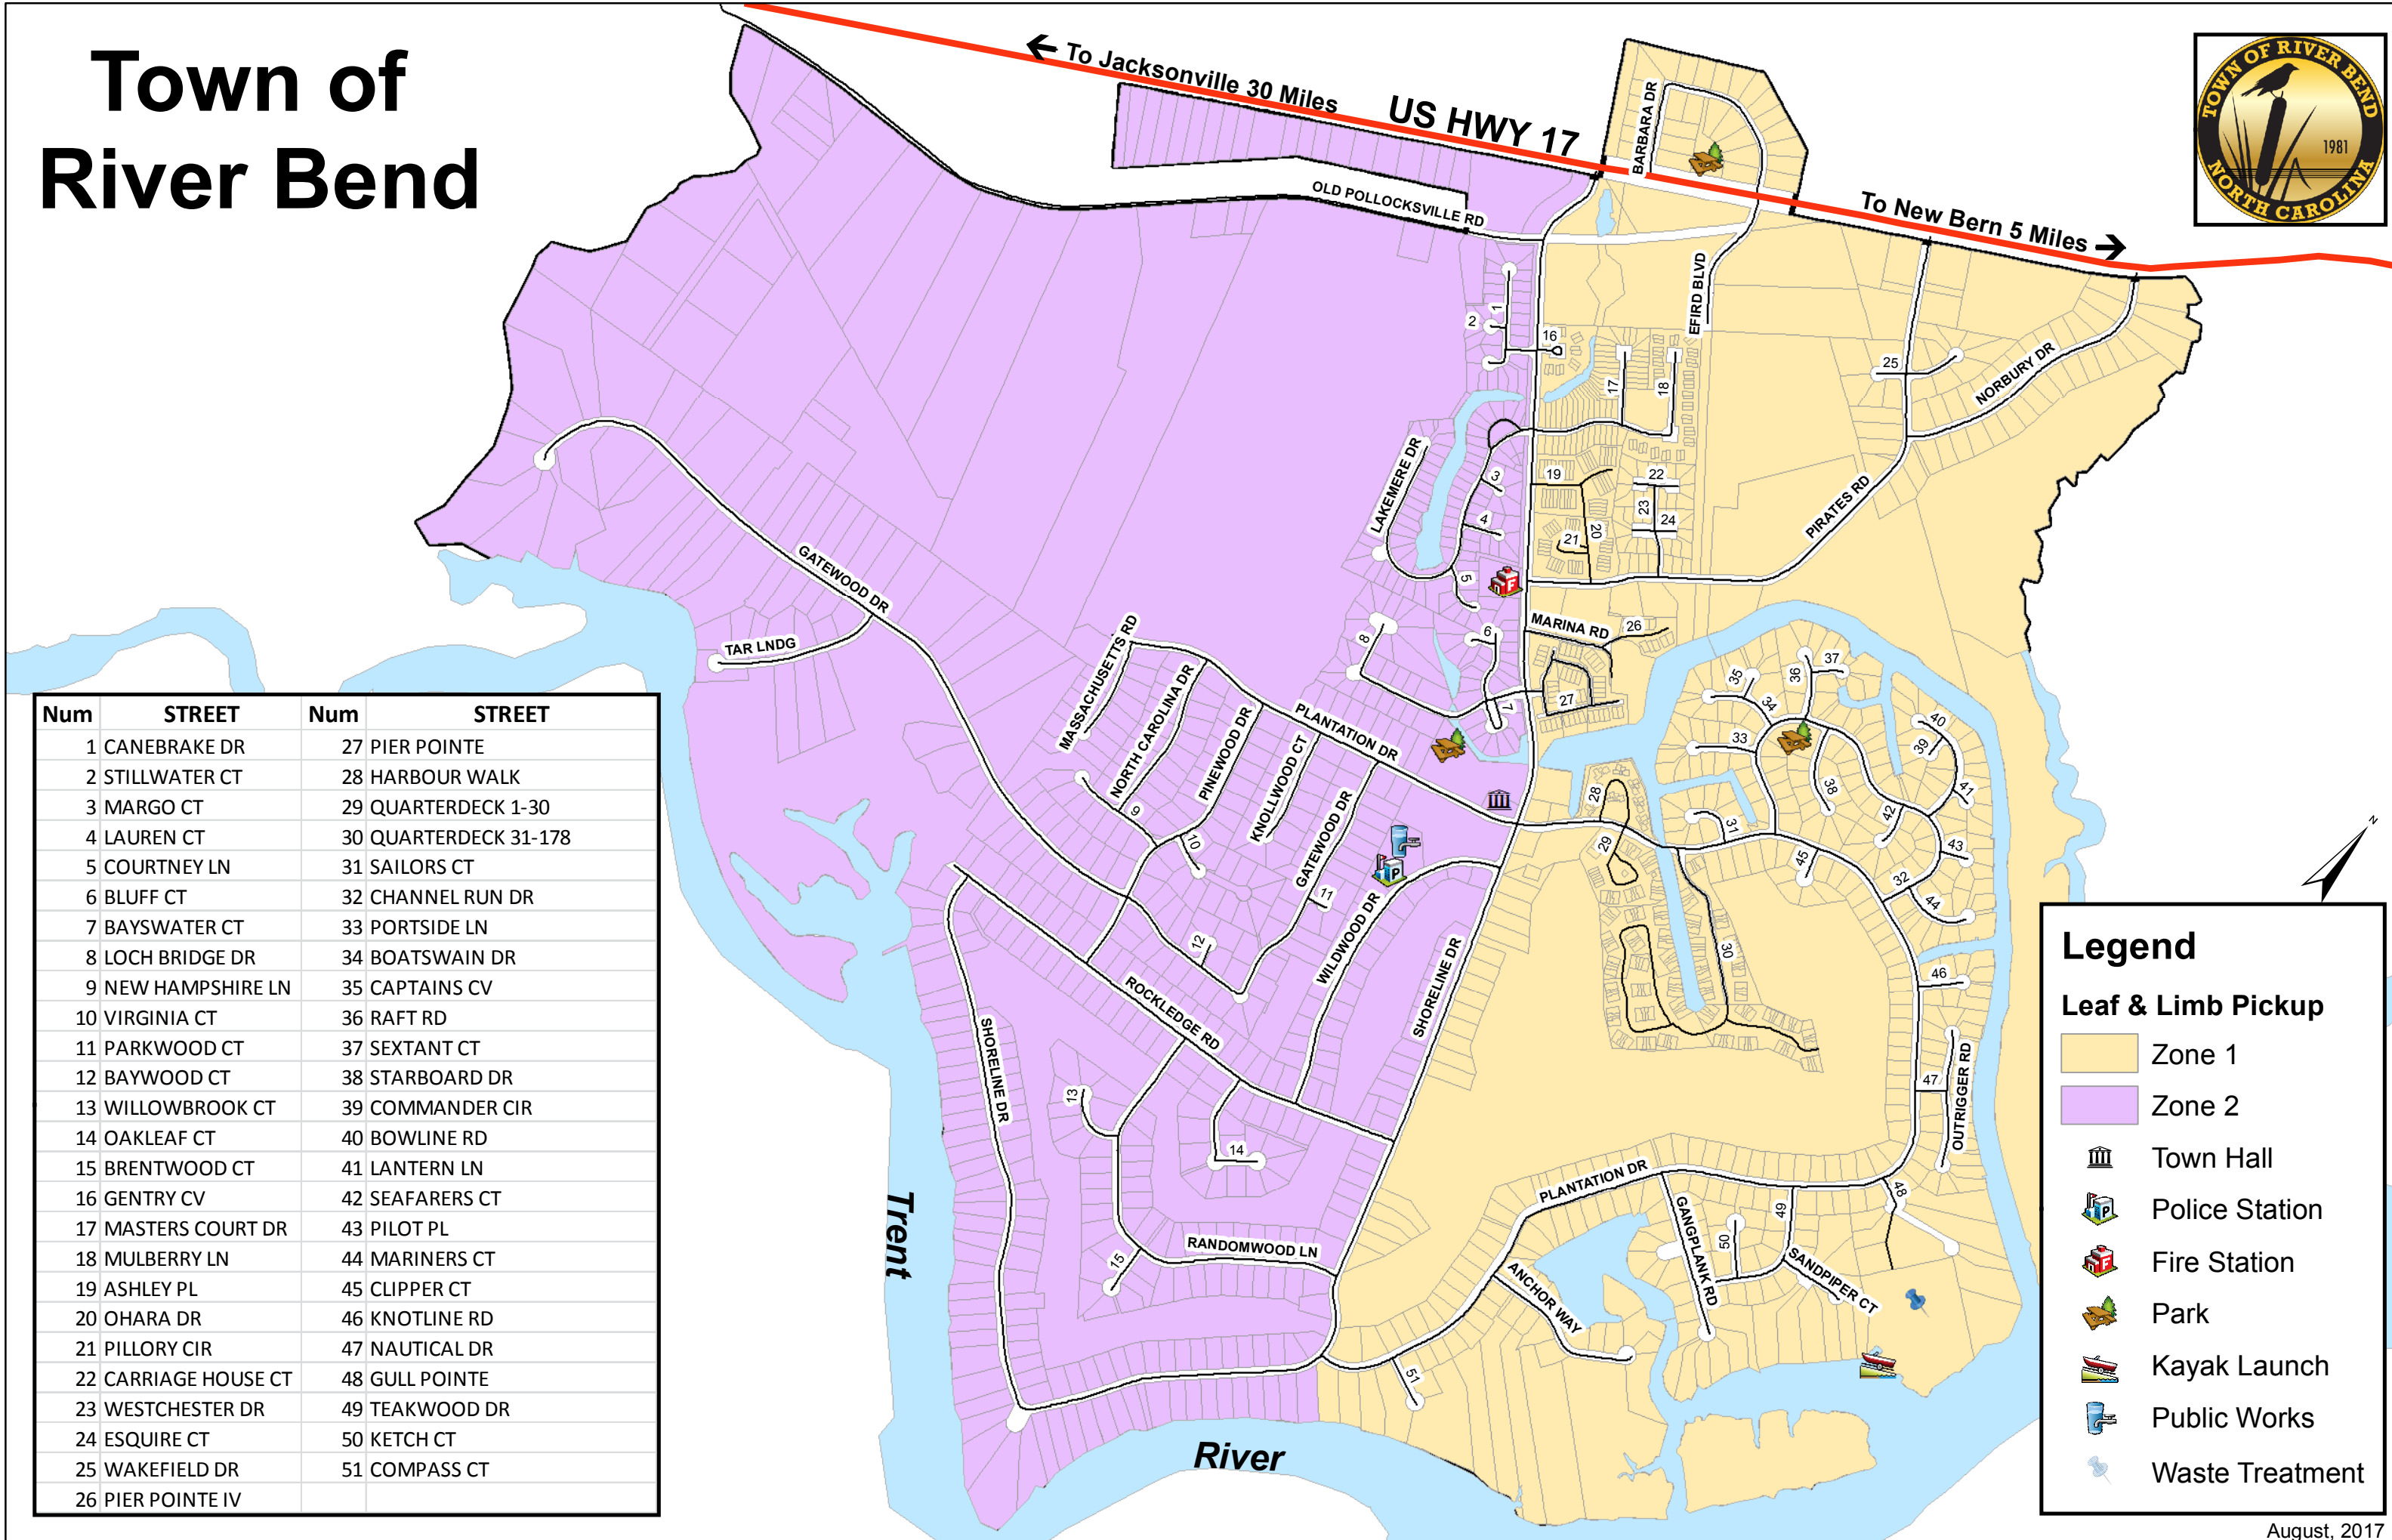

# Town of River Bend

Num	STREET	Num	STREET
1	CANEBRAKE DR	27	PIER POINTE
2	STILLWATER CT	28	HARBOUR WALK
3	MARGO CT	29	QUARTERDECK 1-30
4	LAUREN CT	30	QUARTERDECK 31-178
5	COURTNEY LN	31	SAILORS CT
6	BLUFF CT	32	CHANNEL RUN DR
7	BAYSWATER CT	33	PORTSIDE LN
8	LOCH BRIDGE DR	34	BOATSWAIN DR
9	NEW HAMPSHIRE LN	35	CAPTAINS CV
10	VIRGINIA CT	36	RAFT RD
11	PARKWOOD CT	37	SEXTANT CT
12	BAYWOOD CT	38	STARBOARD DR
13	WILLOWBROOK CT	39	COMMANDER CIR
14	OAKLEAF CT	40	BOWLINE RD
15	BRENTWOOD CT	41	LANTERN LN
16	GENTRY CV	42	SEAFARERS CT
17	MASTERS COURT DR	43	PILOT PL
18	MULBERRY LN	44	MARINERS CT
19	ASHLEY PL	45	CLIPPER CT
20	OHARA DR	46	KNOTLINE RD
21	PILLORY CIR	47	NAUTICAL DR
22	CARRIAGE HOUSE CT	48	GULL POINTE
23	WESTCHESTER DR	49	TEAKWOOD DR
24	ESQUIRE CT	50	KETCH CT
25	WAKEFIELD DR	51	COMPASS CT
26	PIER POINTE IV		

### Legend

**Leaf & Limb Pickup**

- Zone 1
- Zone 2
- Town Hall
- Police Station
- Fire Station
- Park
- Kayak Launch
- Public Works
- Waste Treatment